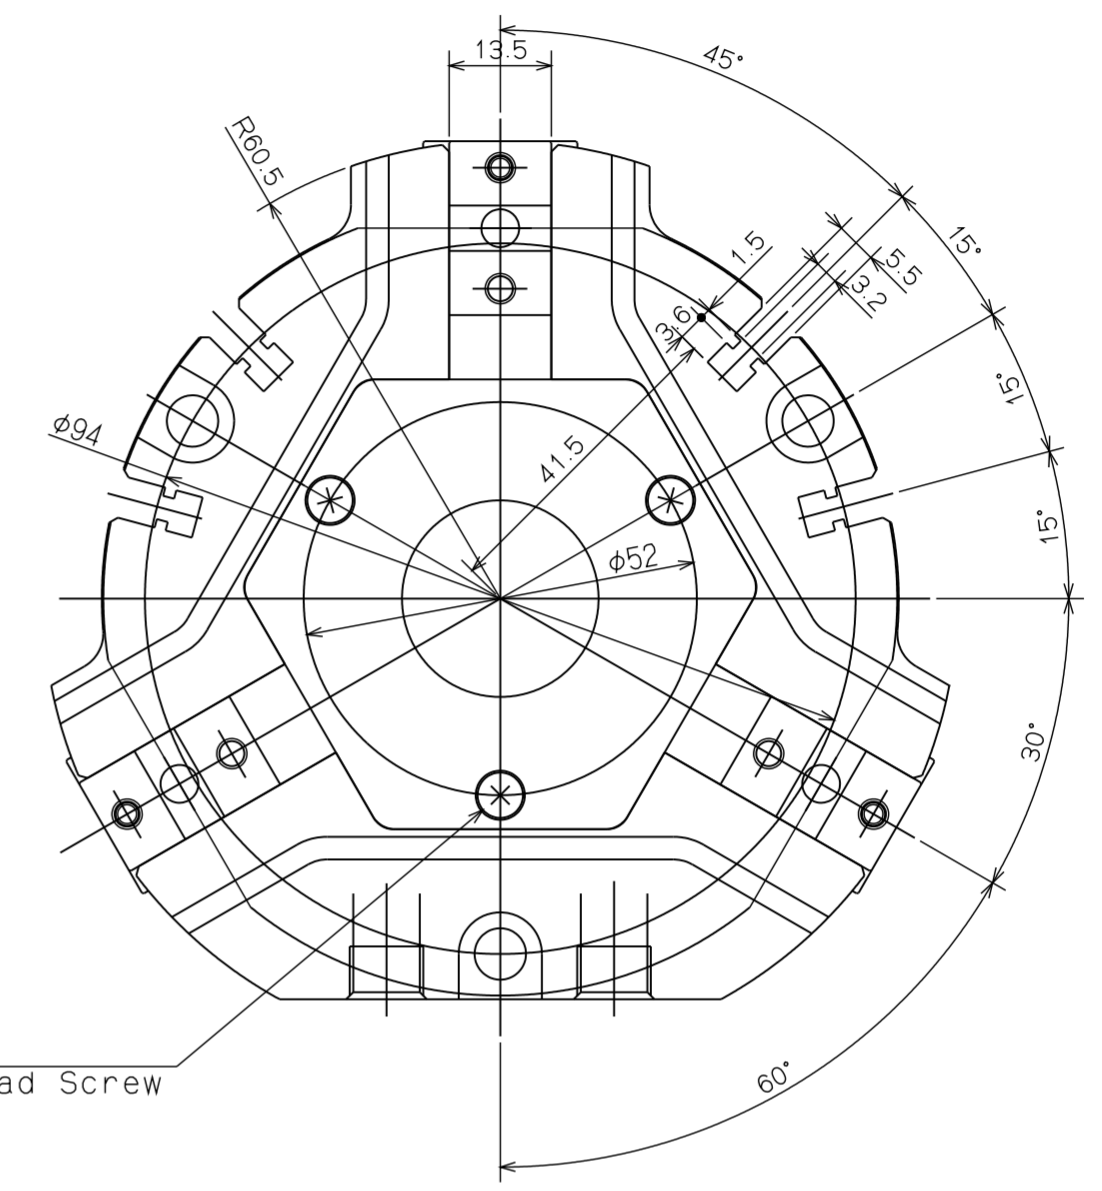

閉ポート M4 (ベース配管用)
Close Port
(for direct connect)

開ポート M4 (ベース配管用)
Open Port
(for direct connect)

十字穴付皿小ねじ 3-M3x6
Cross Recessed Flat Head Screw

ベース配管詳細
Detail of direct connecting

CAREER		SCALE	TYPE	NTB311	WEIGHT	kg
MANAGER	CHIEF	DRAWN BY	1:1	グリッパ GRIPPER		
			3RD ANGLE	NTB311 ガイキ NTB311 OUTSIDE VIEW		
KITAGAWA IRON WORKS CO.,LTD.		DATE	DRW NO.	61G	28	4072
						4