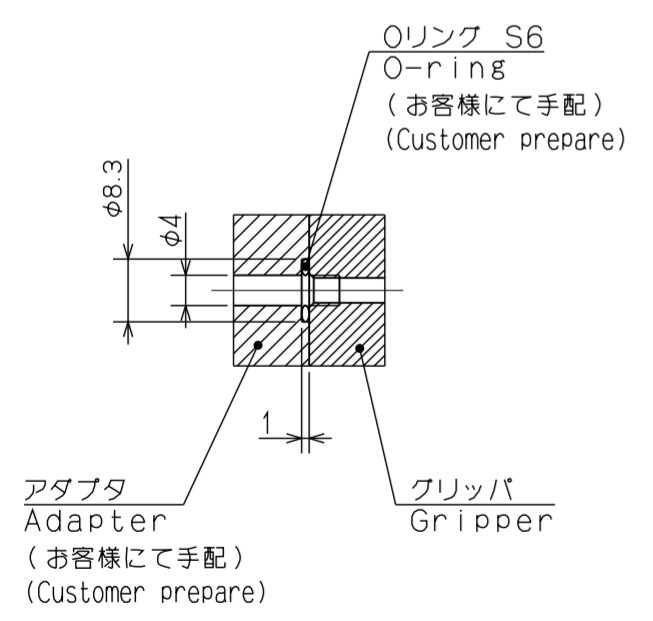

閉ポート M4 (ベース配管用)
Close Port
(for direct connect)

開ポート M4 (ベース配管用)
Open Port
(for direct connect)

十字穴付皿小ねじ 3-M3x6
Cross Recessed Flat Head Screw

ベース配管詳細
Detail of direct connecting

CAREER		SCALE	TYPE	NTB311	WEIGHT	kg
MANAGER	CHIEF	DRAWN BY	1:1	グリッパ GRIPPER		
			3RD ANGLE	NTB311 ガイキ NTB311 OUTSIDE VIEW		
KITAGAWA IRON WORKS CO.,LTD.		DATE	DRW NO.	61G	28	4072
						4