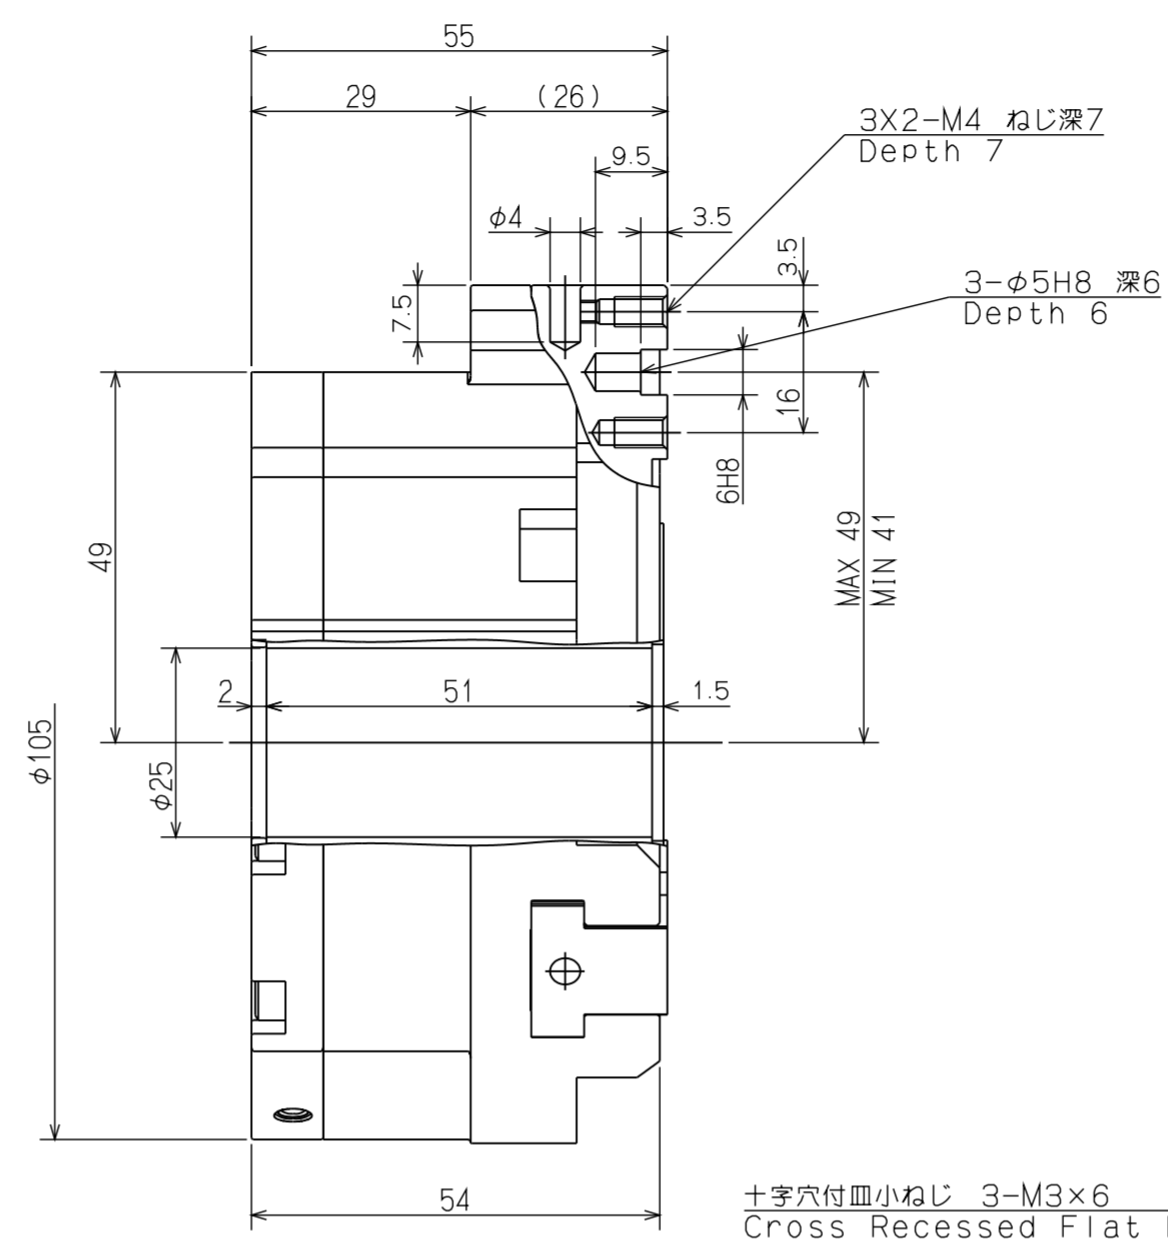

閉ポート M4 (ベース配管用)
Close Port
(for direct connect)

開ポート M4 (ベース配管用)
Open Port
(for direct connect)

十字穴付皿小ねじ 3-M3x6
Cross Recessed Flat Head Screw

ベース配管詳細
Detail of direct connecting

CAREER		SCALE	TYPE	NTB311	WEIGHT	kg
MANAGER	CHIEF	DRAWN BY	1:1	グリッパ GRIPPER		
			3RD ANGLE	NTB311 ガイキ NTB311 OUTSIDE VIEW		
KITAGAWA IRON WORKS CO.,LTD.		DATE	DRW NO.	61G	28	4072
						4