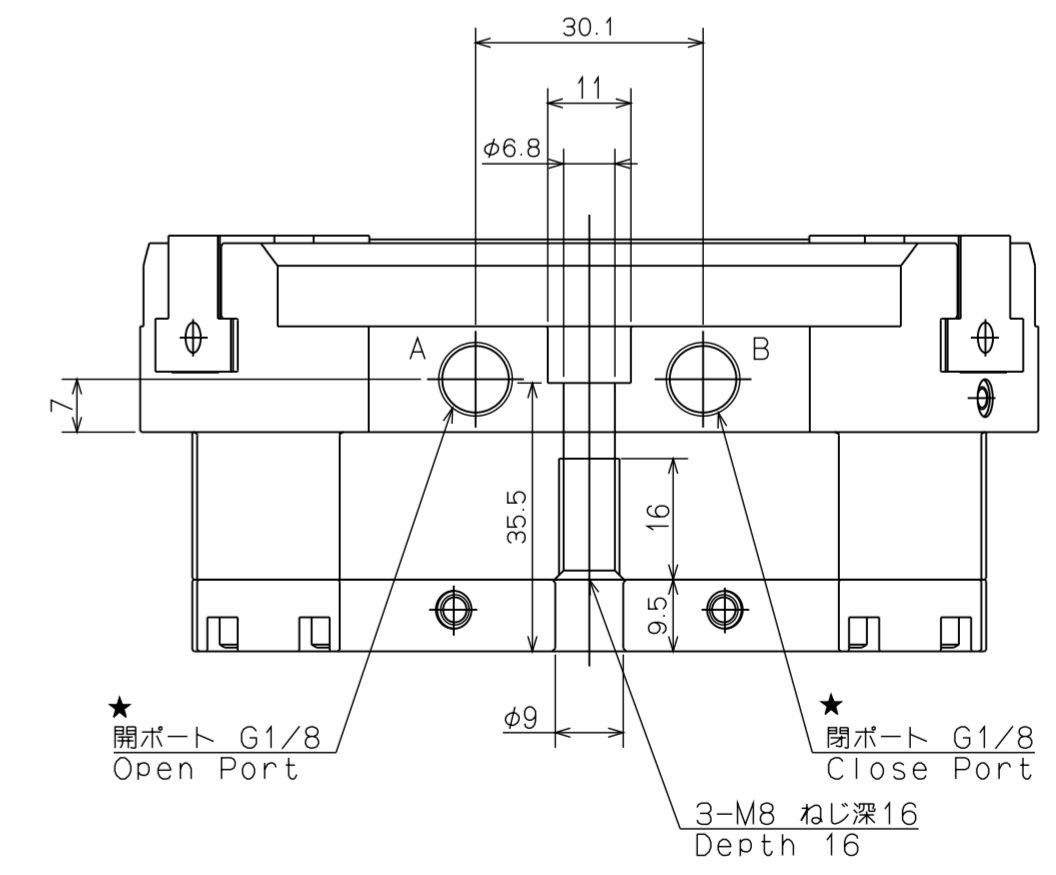

閉ポート M4 (ベース配管用)
Close Port
(for direct connect)

開ポート M4 (ベース配管用)
Open Port
(for direct connect)

十字穴付皿小ねじ 3-M3x6
Cross Recessed Flat Head Screw

ベース配管詳細
Detail of direct connecting

CAREER		SCALE	TYPE	NTB311	WEIGHT	kg
MANAGER	CHIEF	DRAWN BY	1:1	グリッパ GRIPPER		
			3RD ANGLE	NTB311 ガイキ NTB311 OUTSIDE VIEW		
KITAGAWA IRON WORKS CO.,LTD.		DATE	DRW NO.	61G	28	4072
						4